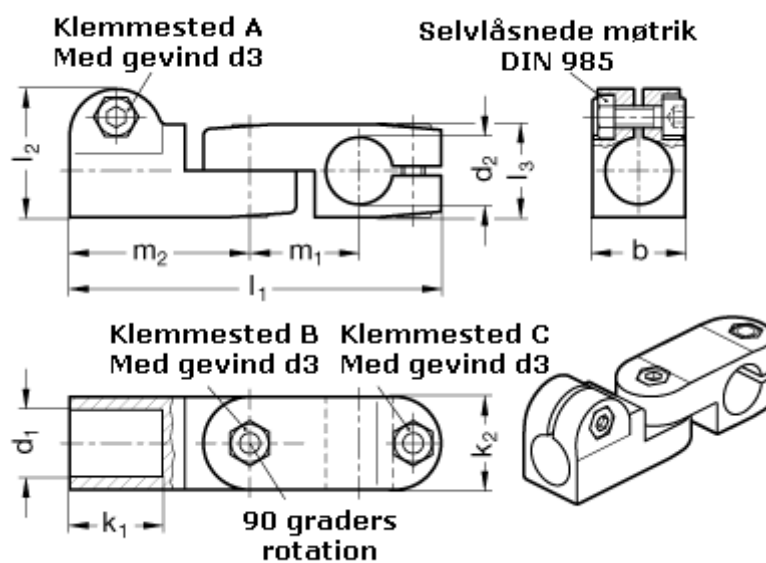

Article number: 20287B16B182BL  
Description: E+G swivel clamp  
GN287-B16-B18-2-BL

## Measures

$b = 25$	$m_1 = 29.5$
$d_1 = B16$	$m_2 = 48.5$
$d_2 = B18$	
$d_3 = M 6$	
$k_1 = 25$	
$k_2 = 25$	
$l_1 = 100$	
$l_2 = 34.5$	